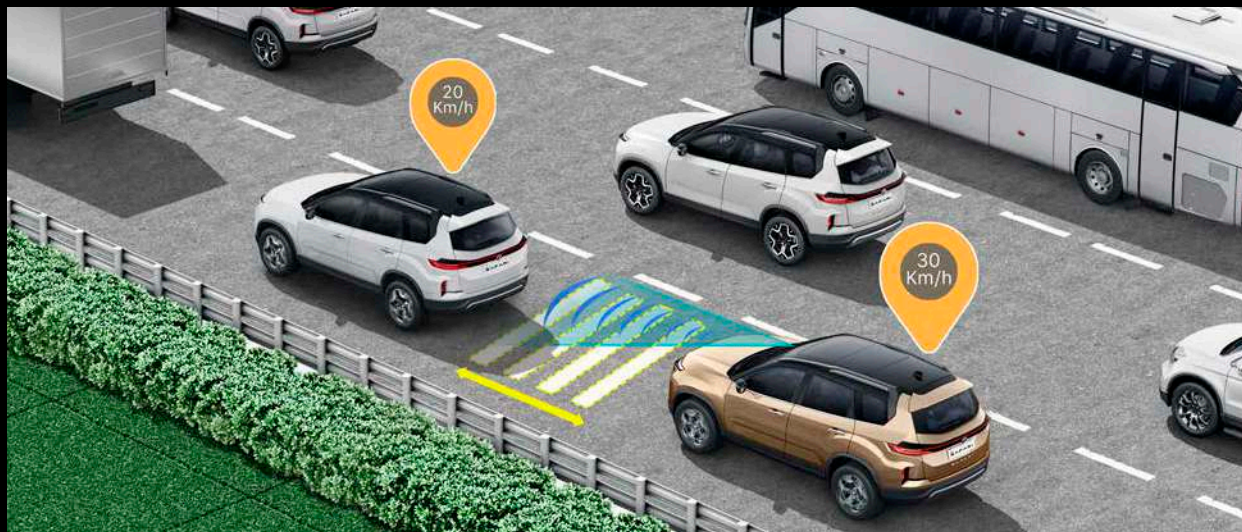

### ADAPTIVE CRUISE CONTROL

A highly intelligent, intuitive way to Stop and Go is here to aid you in the New Safari.