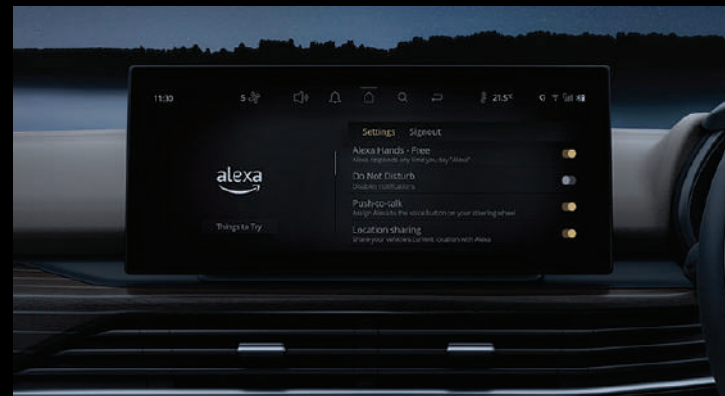

**HARMAN AUDIOWORX WITH JBL MUSIC SYSTEM**

Surround yourself with blockbuster entertainment while on the move.

**WIRELESS ANDROID AUTO AND APPLE CARPLAY**

Stay connected with any device, anywhere you go.

**ALEXA AND NATIVE VOICE COMMANDS SUPPORTING 250+ PROMPTS IN 6 LANGUAGES**

The New Safari is at your command, in the language of your choice.

**26.03 CM DIGITAL INSTRUMENT CLUSTER WITH NAVIGATION DISPLAY**

Be in the know of everything with the newly-upgraded, multi-information interface.

**MORE ON TECHNOLOGY**

Steering Mounted Controls | Cruise Control | Remote Central Locking | Rear Defogger