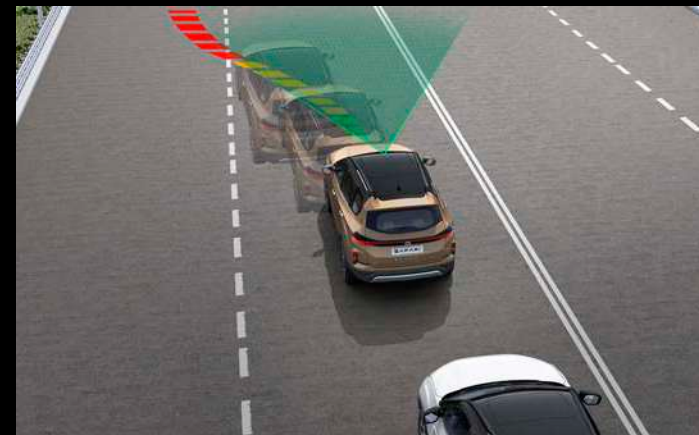

BLIND SPOT DETECTION

You'll be warned, well in advance, about all the unseen shocks and surprises.

LANE DEPARTURE WARNING

Now all your unintended diversions will be brought to notice, so that you stay alert on the road.

MORE ON ADAS

Forward Collision Warning | Rear Collision Warning | Rear Cross Traffic Alert
Lane Change Alert | Door Open Alert | Traffic Sign Recognition | High Beam Assist