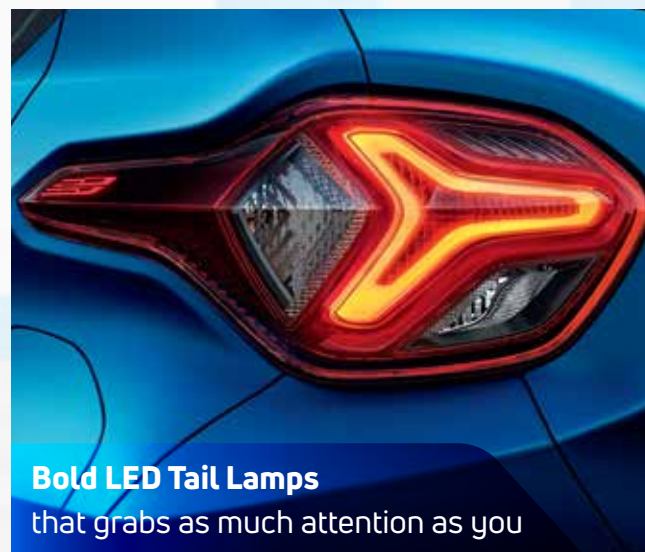

90-Degree Opening Doors
for a hassle-free entry and exit

Projector Headlamps & LED DRLs
that shine as bright as you

R16 Diamond Cut Alloy Wheels
that adds to the Punch's SUV stance

Bold LED Tail Lamps
that grabs as much attention as you