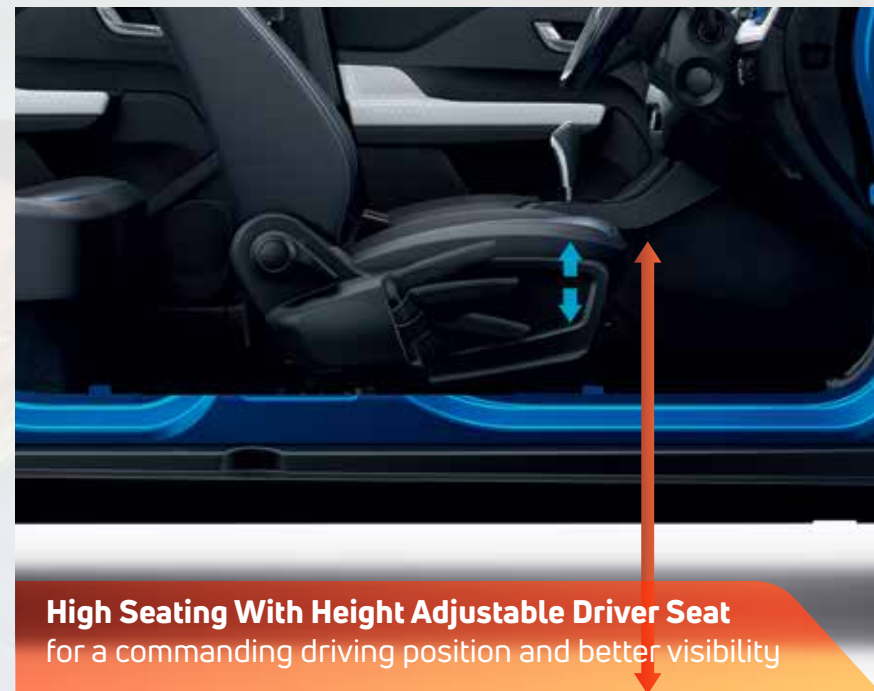

Body-coloured Air Vents | D-cut Steering Wheel | Dual Tone Dashboard Layout

VIBES WITH YOUR NEED FOR COMFORT

Sit back and relax. Cruise with your gang. Make room for more fun.

Automatic Climate Control
adjusts the temperature automatically

VIBES WITH YOUR GANG

So comfortable that it vibes with all the 5 passengers inside. You, the navigator next to you and the three resident DJs at the back.

Spacious Boot
for that extra luggage

High Seating With Height Adjustable Driver Seat
for a commanding driving position and better visibility