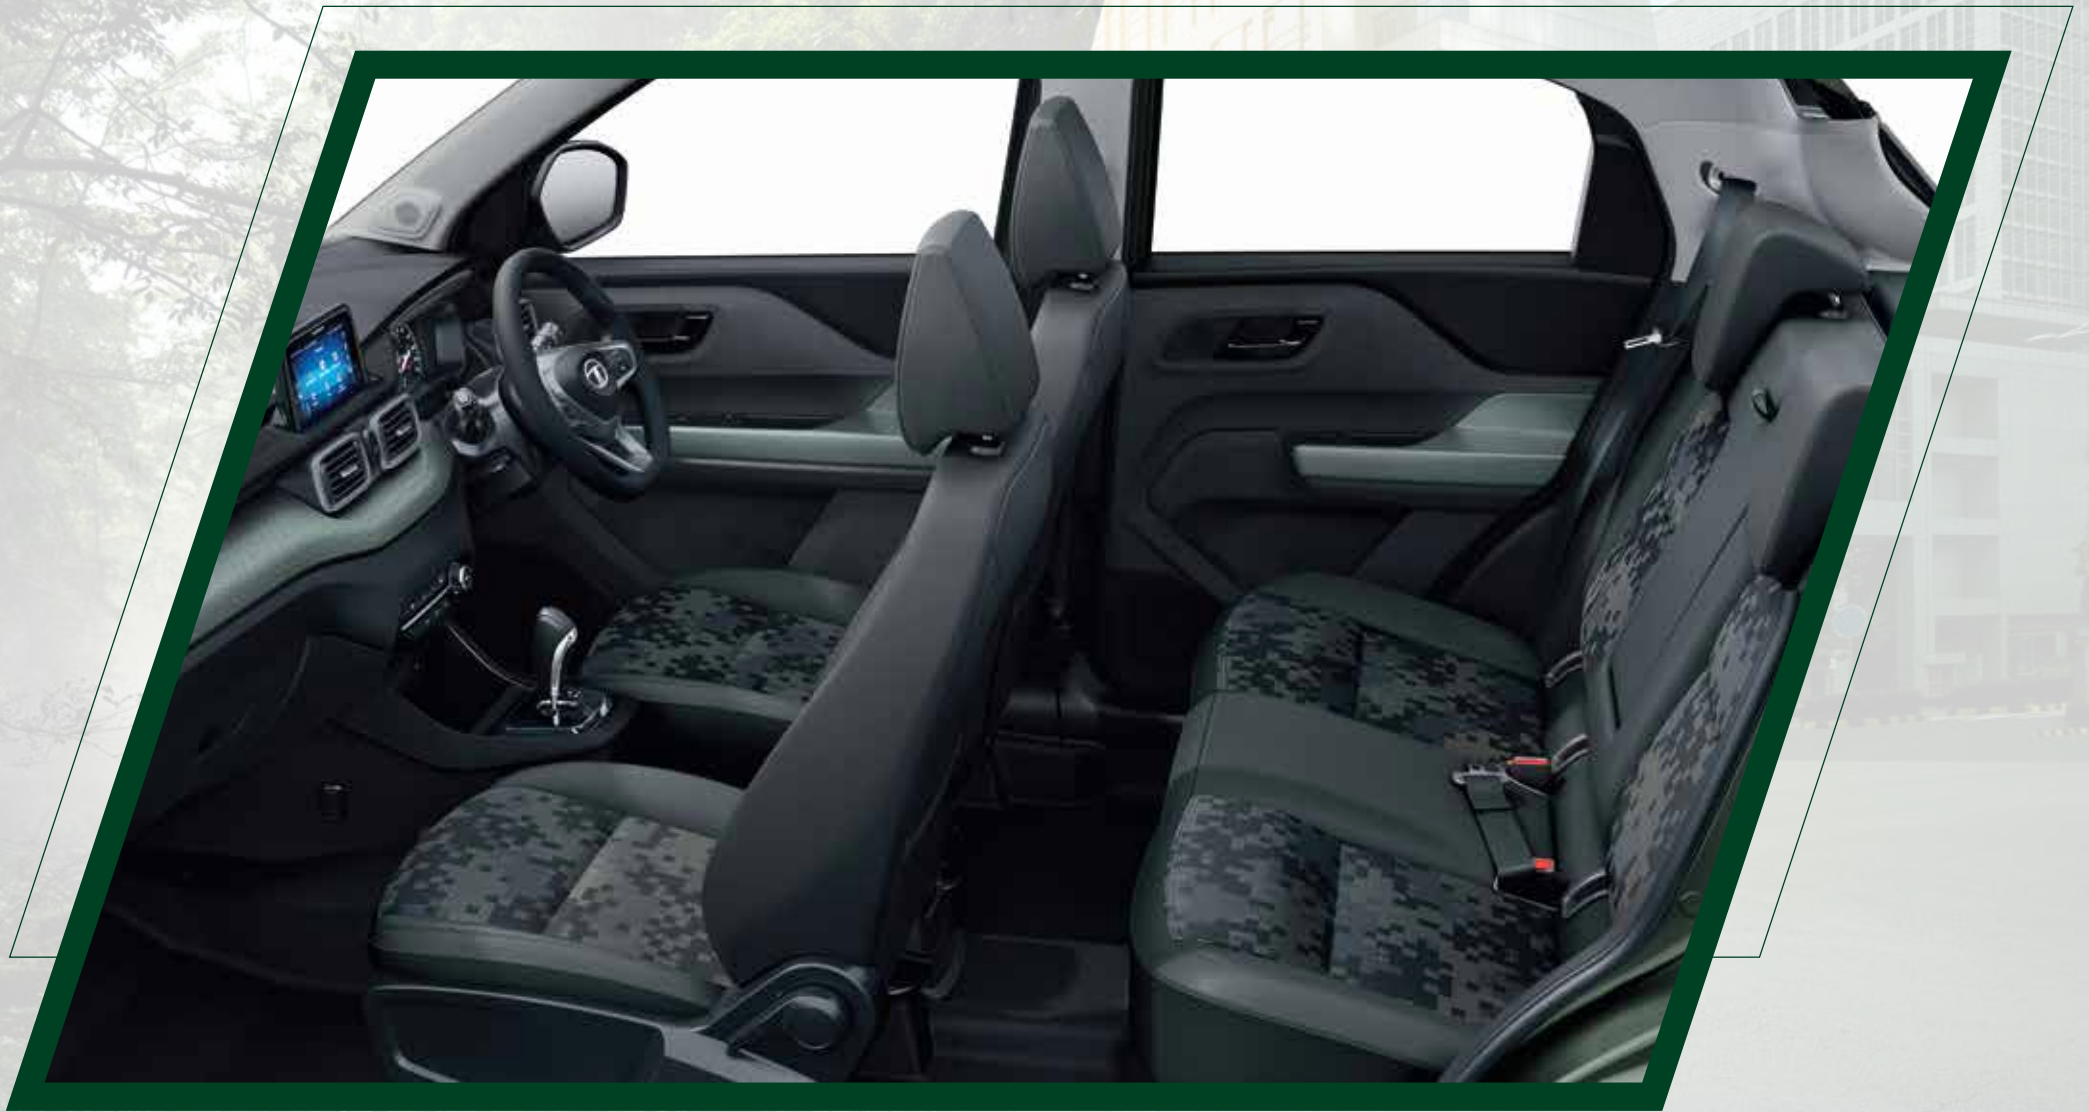

Experience the no-limits vibe in premium fabric seats with a supreme knit and CAMO inserts

FLAGSHIP FEATURES OF THE PUNCH CAMO

- ❖ *Foliage Green dual tone exterior with contrast of Piano Black or Pristine White roof*
- ❖ *Stylish Gun metal Skid Plate**
- ❖ *CAMO mascot on the fender*
- ❖ *R16 Charcoal Alloys*
- ❖ *Tri-arrow themed dashboard with Military Green colour*