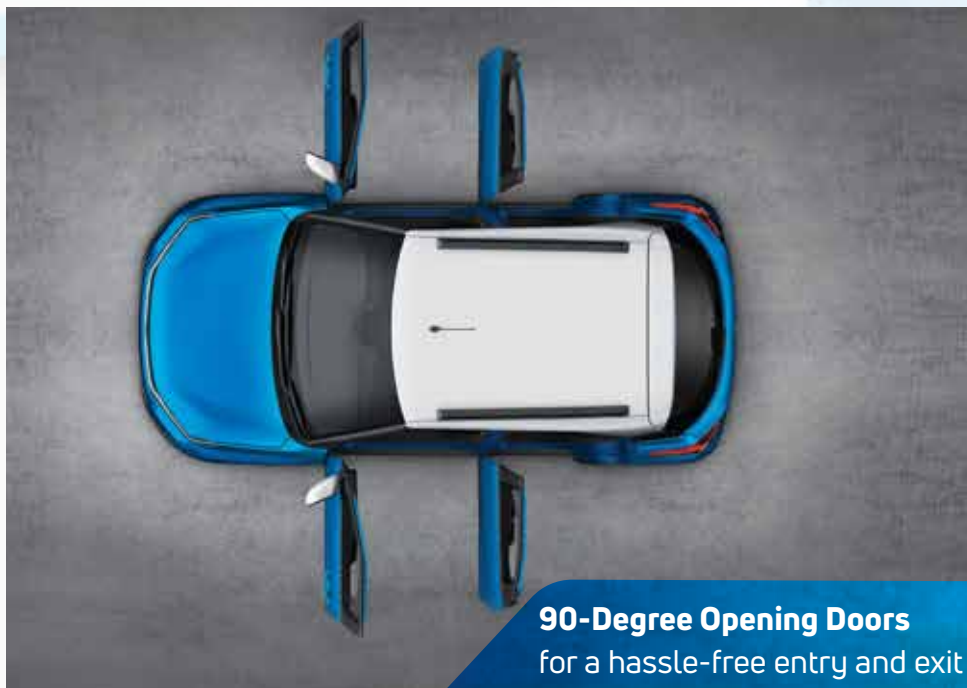

90-Degree Opening Doors
for a hassle-free entry and exit

Projector Headlamps & LED DRLs
that shine as bright as you

R16 Diamond Cut Alloy Wheels
that adds to the Punch's SUV stance

Bold LED Tail Lamps
that grabs as much attention as you