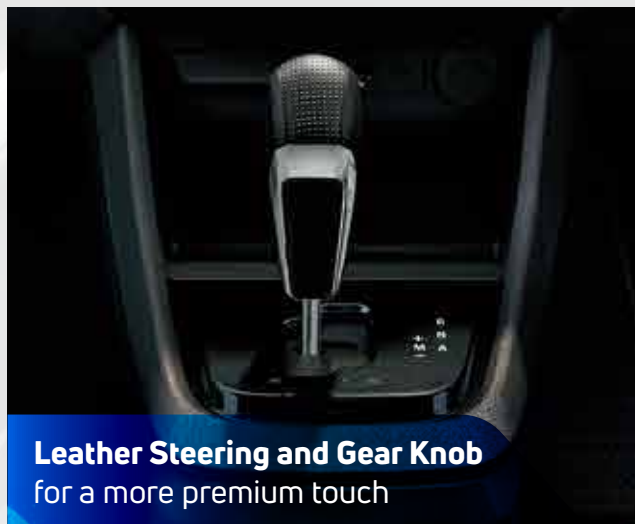

Spacious Interiors & Rear Flat Floor
because nobody likes to feel cramped up

Leather Steering and Gear Knob
for a more premium touch