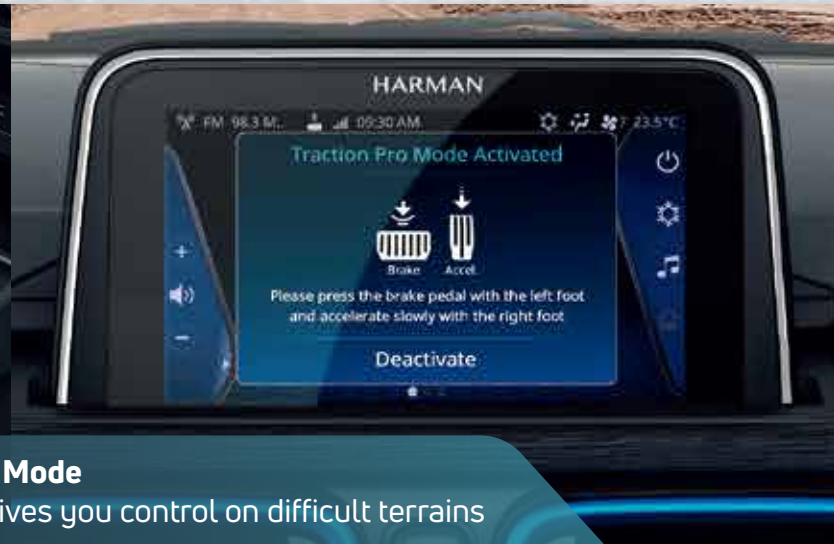

Cruise Control

for a relaxed highway drive

1.2 l Revotron Engine With DynaPro Technology

will make you love the SUVness of the Punch

5-speed AMT With Traction Pro Mode

is an industry-first feature that gives you control on difficult terrains

More Of Performance

ISS - Idle Stop Start | Eco & City Drive Modes

VIBES WITH YOUR LOVE FOR ENTERTAINMENT

The Punch loves to entertain, just like you, with state-of-the-art technology that keeps you connected.

Floating 17.78cm Touchscreen Infotainment by Harman™
with Android Auto™ and Apple CarPlay™

Steering Mounted Control
that has everything in one place

4 Speakers and 2 Tweeters
so that you can listen to your jam and do much more