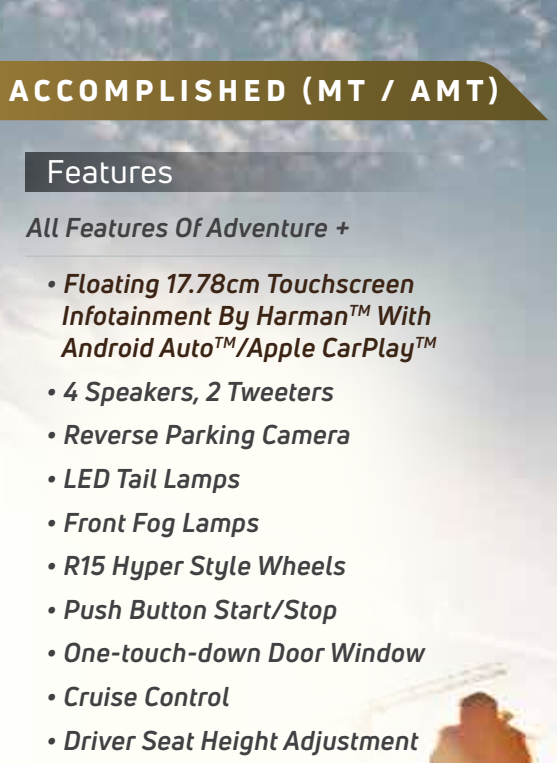

PURE (MT)

Features

- Dual Airbags
- ABS EBD
- RPAS
- ISOFIX Provision
- Central Locking With Key
- Brake Sway Control
- Front Power Windows
- Tilt Steering
- 90-Degree Door Opening
- Rear Flat Floor
- LED Indicators
- Black ODH
- Door, Wheel Arch & Sill Cladding
- IAC + ISS Technology

ADVENTURE (MT / AMT)

Features

All Features Of Pure +

- Floating 8.89cm Infotainment
- 4 Speakers
- Steering Mounted Control
- USB Charging Port
- ORVM With Electrical Adjustment
- All Power Windows
- Follow-me-home Headlamps
- Anti Glare IRVM
- Central Remote Locking With Flip Key
- Full Wheel Covers
- Body Coloured ORVM, ODH

ACCOMPLISHED (MT / AMT)

Features

All Features Of Adventure +

- Floating 17.78cm Touchscreen Infotainment By Harman™ With Android Auto™/Apple CarPlay™
- 4 Speakers, 2 Tweeters
- Reverse Parking Camera
- LED Tail Lamps
- Front Fog Lamps
- R15 Hyper Style Wheels
- Push Button Start/Stop
- One-touch-down Door Window
- Cruise Control
- Driver Seat Height Adjustment
- Traction Pro (AMT Only)

CREATIVE (MT / AMT)

Features

All Features Of Accomplished +

- Projector Headlamps
- LED DRLs
- R16 Diamond Cut Alloys
- Roof Rails
- 17.78cm TFT Instrument Cluster
- Auto Headlamps
- Rain Sensing Wipers
- Auto Folding ORVMs
- Fully Automatic Temperature Control
- Cooled Glove Box
- Rear Wiper + Wash
- Rear Defogger
- Puddle Lamps
- Rear Seat Arm Rest
- Leather Steering & Gear Knob